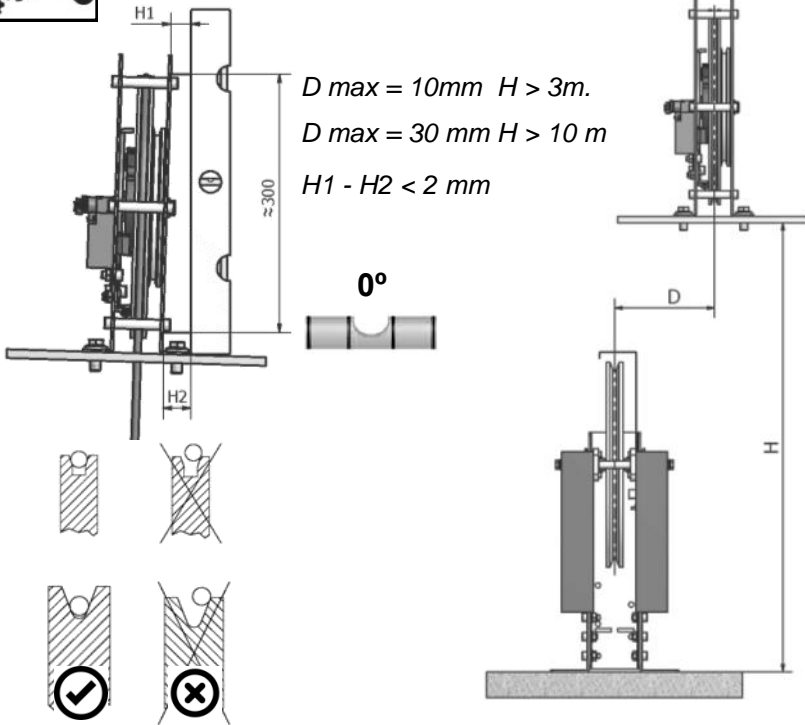

LF20CA / LF30CA

TEST

LF20CA / LF30CA

MANUAL

REMOTE