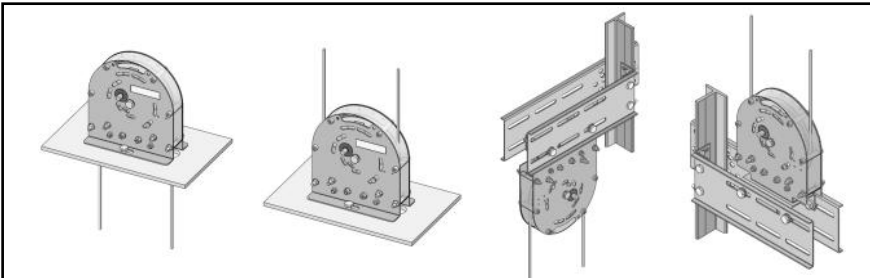

LF20CA / LF30CA

LF20CAE
LF30CAE

LF20CAI
LF30CAI