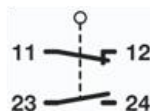

LF20CA / LF30CA

LF20CAE
LF30CAE

LF20CAI
LF30CAI

LF20CA / LF30CA

NAFSA ER30/C
DC: 24, 110, 190 V
AC: 230 V

MANUAL

REMOTE

OMRON D4N-4132
1 NC, 1 NO

NAFSA ER30/C
DC: 24, 110, 190 V
AC: 230 V

MANUAL

REMOTE

LF20CA / LF30CA

OMRON D4N-412G
1 NC, 1 NO

NAFSA ERC45-50/XX/C
DC: 24, 48, 63, 190 V
AC: 230 V

BERNSTEIN C2-U1Z
1 NC, 1 NO

OMRON D4N-412G
1 NC, 1 NO