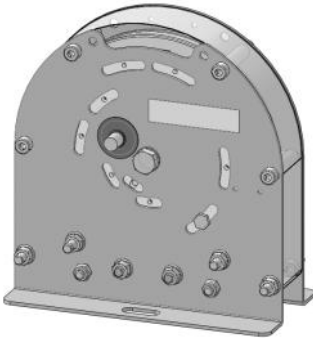

LF20CA / LF30CA

LF20CAE
LF30CAE

LF20CAI
LF30CAI

LF20CA / LF30CA

NAFSA ER30/C
DC: 24, 110, 190 V
AC: 230 V

MANUAL

REMOTE

OMRON D4N-4132
1 NC, 1 NO