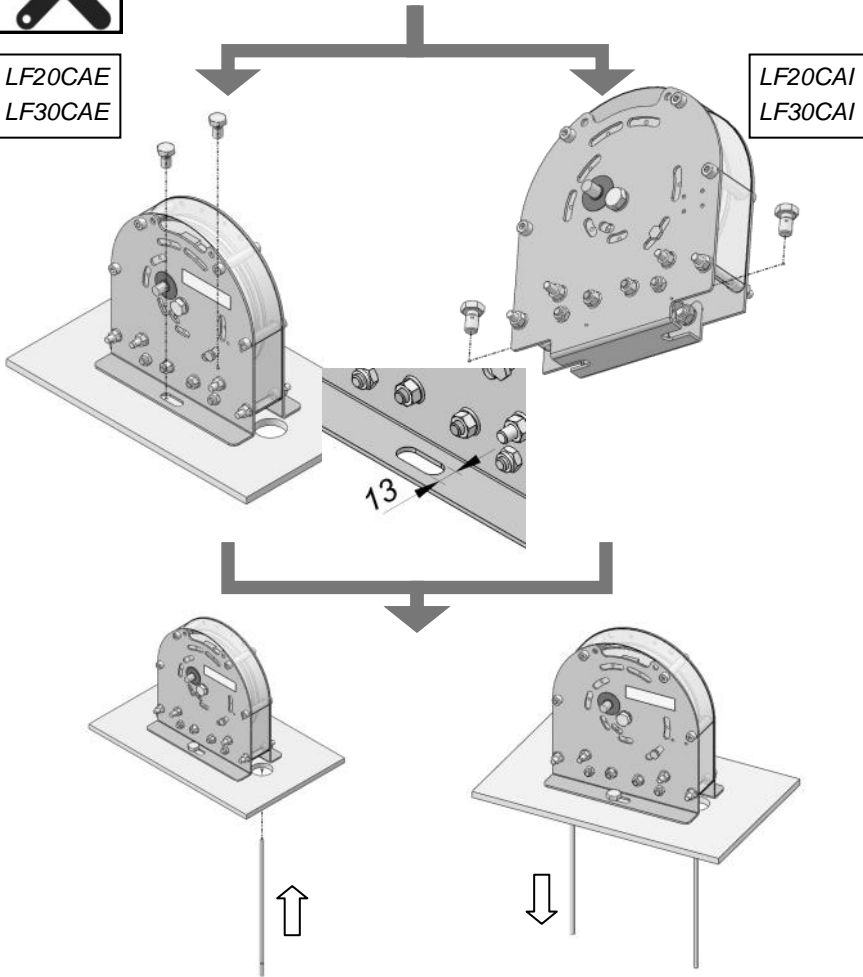

SLC-LF20CA ⚡⚡ F.Nr. _____
 Schösser, Luezar & CVR F-Date _____
 Made by LUEZAR-ECO, S.L. Vel. nominal/Nenn/rated _____ m/s
 CE 1027 AGB 233' Vel. disparo/Auslöse/Tripping _____ m/s

SLC-LF30CA ⚡⚡ F.Nr. _____
 Schösser, Luezar & CVR F-Date _____
 Made by LUEZAR-ECO, S.L. Vel. nominal/Nenn/rated _____ m/s
 CE 1027 AGB 244' Vel. disparo/Auslöse/Tripping _____ m/s

LF20CA / LF30CA

LF20CAE
LF30CAE

LF20CAI
LF30CAI

LF20CA / LF30CA

NAFSA ER30/C
DC: 24, 110, 190 V
AC: 230 V

MANUAL

REMOTE

OMRON D4N-4132
1 NC, 1 NO