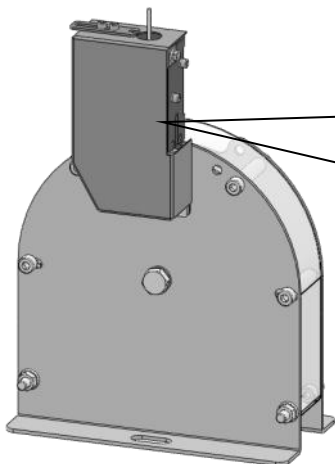

NAFSA ER30/C
DC: 24, 110, 190 V
AC: 230 V

MANUAL

REMOTE

LF20CA / LF30CA

OMRON D4N-412G
1 NC, 1 NO

NAFSA ERC45-50/XX/C
DC: 24, 48, 63, 190 V
AC: 230 V

BERNSTEIN C2-U1Z
1 NC, 1 NO

OMRON D4N-412G
1 NC, 1 NO