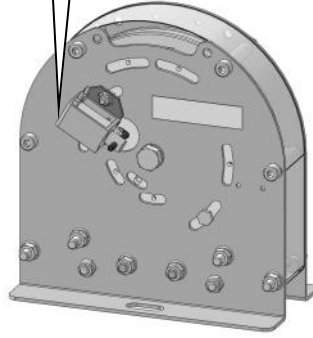

LF20CA / LF30CA

LF20CAE
LF30CAE

LF20CAI
LF30CAI

LF20CA / LF30CA

NAFSA ER30/C
DC: 24, 110, 190 V
AC: 230 V

MANUAL

REMOTE

OMRON D4N-4132
1 NC, 1 NO