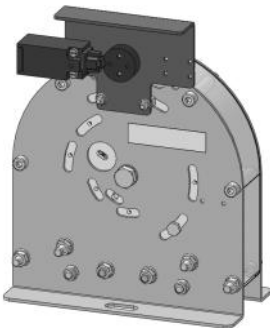

NAFSA ER30/C
DC: 24, 110, 190 V
AC: 230 V

MANUAL