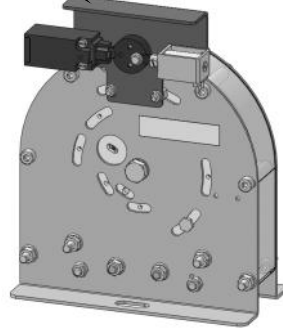

LF20CA / LF30CA

NAFSA ER30/C
DC: 24, 110, 190 V
AC: 230 V

MANUAL

REMOTE

OMRON D4N-4132
1 NC, 1 NO

NAFSA ER30/C
DC: 24, 110, 190 V
AC: 230 V

MANUAL

REMOTE