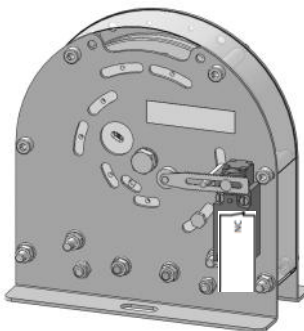

LF20CA / LF30CA

LF20CAE
LF30CAE

LF20CAI
LF30CAI

LF20CA / LF30CA

NAFSA ER30/C
DC: 24, 110, 190 V
AC: 230 V

MANUAL

REMOTE

OMRON D4N-4132
1 NC, 1 NO

NAFSA ER30/C
DC: 24, 110, 190 V
AC: 230 V

MANUAL

REMOTE

LF20CA / LF30CA

OMRON D4N-412G
1 NC, 1 NO

NAFSA ERC45-50/XX/C
DC: 24, 48, 63, 190 V
AC: 230 V

BERNSTEIN C2-U1Z
1 NC, 1 NO

OMRON D4N-412G
1 NC, 1 NO