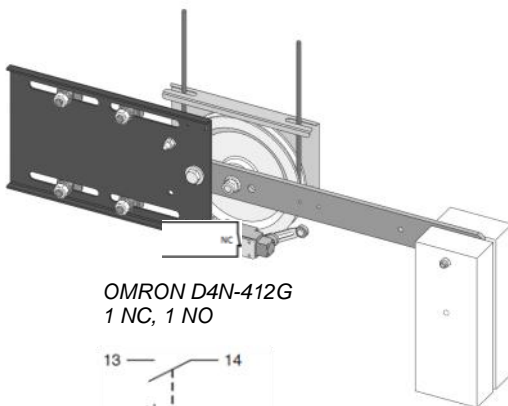

NAFSA ER30/C
DC: 24, 110, 190 V
AC: 230 V

MANUAL

REMOTE

LF20CA / LF30CA

OMRON D4N-412G
1 NC, 1 NO

NAFSA ERC45-50/XX/C
DC: 24, 48, 63, 190 V
AC: 230 V

BERNSTEIN C2-U1Z
1 NC, 1 NO

OMRON D4N-412G
1 NC, 1 NO