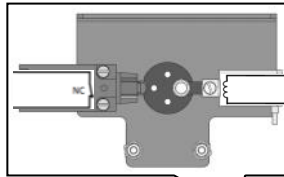

LF20CA / LF30CA

LF20CAE
LF30CAE

LF20CAI
LF30CAI

LF20CA / LF30CA

NAFSA ER30/C
DC: 24, 110, 190 V
AC: 230 V

MANUAL

REMOTE

OMRON D4N-4132
1 NC, 1 NO