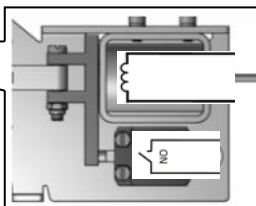

NAFSA ER30/C
DC: 24, 110, 190 V
AC: 230 V

MANUAL

REMOTE

LF20CA / LF30CA

OMRON D4N-412G
1 NC, 1 NO

NAFSA ERC45-50/XX/C
DC: 24, 48, 63, 190 V
AC: 230 V

BERNSTEIN C2-U1Z
1 NC, 1 NO

OMRON D4N-412G
1 NC, 1 NO